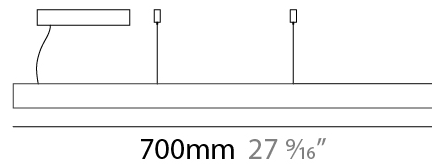

PROJECT
TYPE
SPECIFIER
QUANTITY
DATE

LED40 SUSPENSION

D71004-

base number
Color   Finish
Temperature   Options

1. To build a product code in our configurator select the specify button on the base model # product page
2. To build a manual product code on this datasheet choose from the options listed below in blue font and add the suffix to the base model #

GENERAL

Series: Woodlin
Subseries: LED40
Brand: Tunto
Division: Design
Mounting Type: Suspension
Mounting Location: Ceiling
Subcategory: Profile

PHYSICAL

Shape: Rectangle
Length (mm): 700
Length (in): 27 ⁹/₁₆
Width (mm): 400
Width (in): 15 ³/₄
Height (mm): 40
Height (in): 1 ⁹/₁₆
Max. Overall Height (mm): 2040
Max. Overall Height (in): 80 ⁵/₁₆
Light Distribution: Direct
Diffuser: Opal
Fixture Finish: [WAL / ASH / OAK / BLK / WHI](#)
Fixture Material: Wood

ELECTRICAL

Lamp Type: LED
Input Wattage (W): 23
Total Output Wattage (W): 19
Dimming: Tri-Mode (Non-Dimming and Phase Dimming (120Vac only) and 0-10V Dimming)
Driver Included: Yes
Driver Location: Integrated
Driver Type: Constant Current - Universal
Driver Class: Class 2
Input Voltage (V): 120 - 277
Constant Current (MA): 700

LED

Color Temperature (°K): 3000
Max. Delivered Lumen (lm): 1300
CRI: >93 CRI
Lamp Life (hrs): 50000

OPTICAL

RATINGS AND CERTIFICATIONS

Certified By: Certified for North American Standards
IP rating: IP20

40mm 1 ⁹/₁₆"

Direct