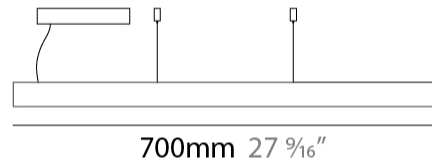

LED40 SUSPENSION

D71003-

base number
Color   Temperature   Finish   Options

1. To build a product code in our configurator select the specify button on the base model # product page
2. To build a manual product code on this datasheet choose from the options listed below in blue font and add the suffix to the base model #

GENERAL

Series: Woodlin
Subseries: LED40
Brand: Tunto
Division: Design
Mounting Type: Suspension
Mounting Location: Ceiling
Subcategory: Profile

PHYSICAL

Shape: Rectangle
Length (mm): 700
Length (in): 27 ⁹/₁₆
Width (mm): 400
Width (in): 15 ³/₄
Height (mm): 40
Height (in): 1 ⁹/₁₆
Max. Overall Height (mm): 2040
Max. Overall Height (in): 80 ⁵/₁₆
Light Distribution: Direct
Diffuser: Opal
Fixture Finish: [WAL / ASH / OAK / BLK / WHI](#)
Fixture Material: Wood

ELECTRICAL

Lamp Type: LED
Input Wattage (W): 16
Total Output Wattage (W): 12.7
Dimming: Tri-Mode (Non-Dimming and Phase Dimming (120Vac only) and 0-10V Dimming)
Driver Included: Yes
Driver Location: Integrated
Driver Type: Constant Current - Universal
Driver Class: Class 2
Input Voltage (V): 120 - 277
Constant Current (MA): 700

LED

Color Temperature (°K): [2700 / 3000 / 4000](#)
Max. Delivered Lumen (lm): 960
CRI: >93 CRI
Lamp Life (hrs): 50000

OPTICAL

RATINGS AND CERTIFICATIONS

Certified By: Certified for North American Standards
IP rating: IP20

40mm 1 ⁹/₁₆"

Direct